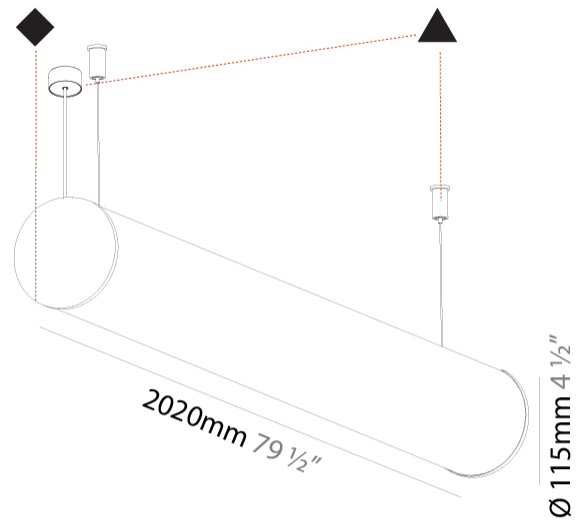

GENERAL

Series: Bunga
Brand: Prolicht
Division: Architectural
Mounting Type: Suspension
Mounting Location: Ceiling
Subcategory: Profile

PHYSICAL

Shape: Cylinder
Length (mm): 2020
Length (in): 79 1/2
Width (mm): 115
Width (in): 4 1/2
Height (mm): 115
Height (in): 4 1/2
Light Distribution: Omnidirectional
Weight (kg): 6.22
Weight (lbs): 13.71
Diffuser: PMMA - Opal
Fixture Finish: SSR / BKV / CWI / CRY / HAB / UFT / ITA / RUA / FTG / MYG / LOD / PUS / FRO / FUP / KIA / POP / BLS / SPG / MEY / GOH / GUM / CHC / COM / ABZ / JAG / OBR / MOS / ROR
Fixture Material: Aluminum
Cable Details: 2000mm or 6000mm Transparent Cable
Upon Request: Cable colour - White / Black / Orange / Red

ELECTRICAL

Lamp Type: LED (Zhaga Standard)
Input Wattage (W): 35
Total Output Wattage (W): 28 / 22.8 (3500K)
Dimming: Non-Dimming / Phase Dimming (120Vac only) / 0-10V Dimming
Driver Included: Yes
Driver Location: Integrated
Driver Type: Constant Current - 120 / 277Vac
Driver Class: Class 2
Input Voltage (V): 120 - 277
Constant Current (MA): 350 / 700 (3500K)

LED

Color Temperature (°K): 3000 / 3500 / 4000
Max. Delivered Lumen (lm): 3870 / 4008 / 4090
CRI: >80 CRI
Lamp Life (hrs): 50000

OPTICAL

RATINGS AND CERTIFICATIONS

Certified By: Certified for North American Standards
IP rating: IP20