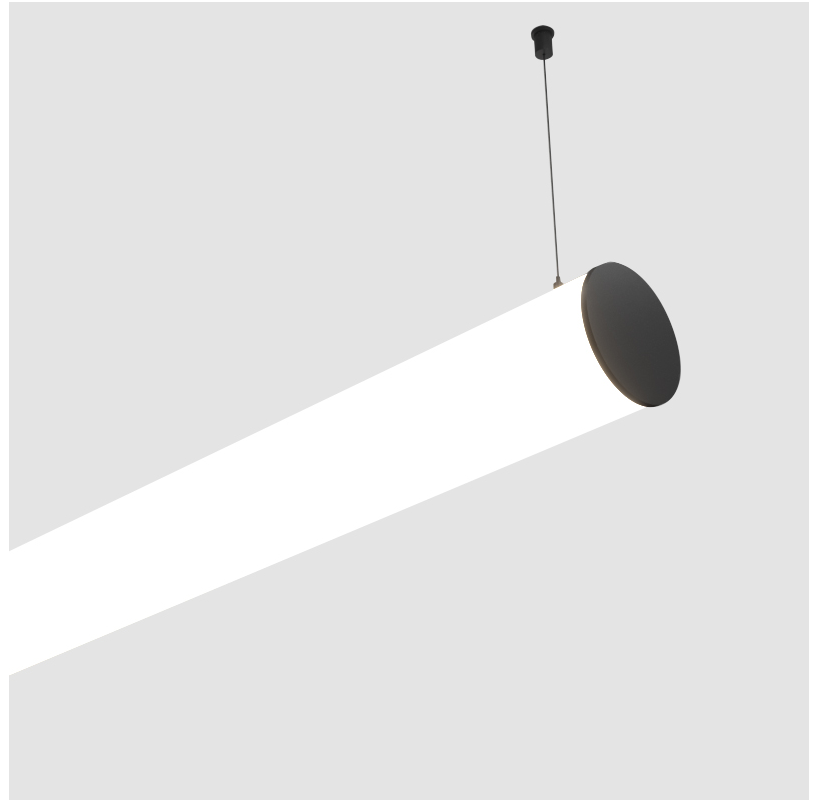

GENERAL

Series: Bunga
Brand: Prolicht
Division: Architectural
Mounting Type: Suspension
Mounting Location: Ceiling
Subcategory: Profile

PHYSICAL

Shape: Cylinder
Length (mm): 2020
Length (in): 79 1/2
Width (mm): 115
Width (in): 4 1/2
Height (mm): 115
Height (in): 4 1/2
Light Distribution: Omnidirectional
Weight (kg): 6.22
Weight (lbs): 13.71
Diffuser: PMMA - Opal
Fixture Finish: SSR / BKV / CWI / CRY / HAB / UFT / ITA / RUA / FTG / MYG / LOD / PUS / FRO / FUP / KIA / POP / BLS / SPG / MEY / GOH / GUM / CHC / COM / ABZ / JAG / OBR / MOS / ROR
Fixture Material: Aluminum
Cable Details: 2000mm or 6000mm Transparent Cable
Upon Request: Cable colour - White / Black / Orange / Red

ELECTRICAL

Lamp Type: LED (Zhaga Standard)
Input Wattage (W): 35
Total Output Wattage (W): 28 / 22.8 (3500K)
Dimming: Non-Dimming / Phase Dimming (120Vac only) / 0-10V Dimming
Driver Included: Yes
Driver Location: Integrated
Driver Type: Constant Current - 120 / 277Vac
Driver Class: Class 2
Input Voltage (V): 120 - 277
Constant Current (MA): 350 / 700 (3500K)

LED

Color Temperature (°K): 3000 / 3500 / 4000
Max. Delivered Lumen (lm): 3870 / 4008 / 4090
CRI: >80 CRI
Lamp Life (hrs): 50000

OPTICAL

RATINGS AND CERTIFICATIONS

Certified By: Certified for North American Standards
IP rating: IP20